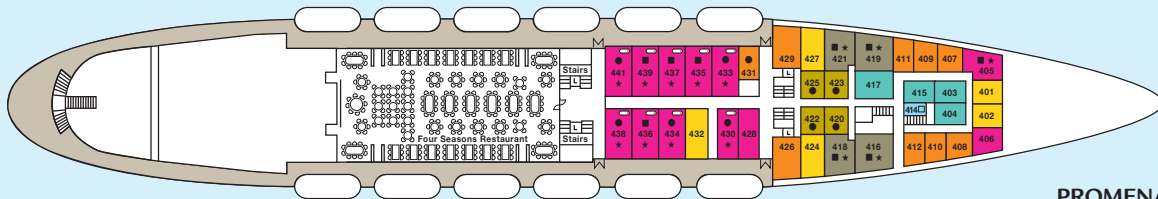

SAPPHIRE

SUN DECK
LIDO DECK
RIVIERA DECK
PROMENADE DECK
PACIFIC DECK
BELVEDERE DECK
CAPRI DECK
CINEMA DECK

AFT

FORE

LIDO DECK

RIVIERA DECK

PROMENADE DECK

PACIFIC DECK

BELVEDERE DECK

CAPRI DECK

CINEMA DECK

SYMBOL LEGEND

- none = 2 lower beds
- = double bed
- ★ = double bed + sofa
- ★ = 2 lower beds + sofa
- = 1 lower bed + 1 upper bed
- ▲ = 2 lower beds + 1 upper bed
- △ = 3 lower beds + 1 upper bed
- = 2 lower beds + 2 upper beds
- = Cabin with bath

Deck plans and stateroom layouts are given purely as a guide. Size and layout may vary within the same category.