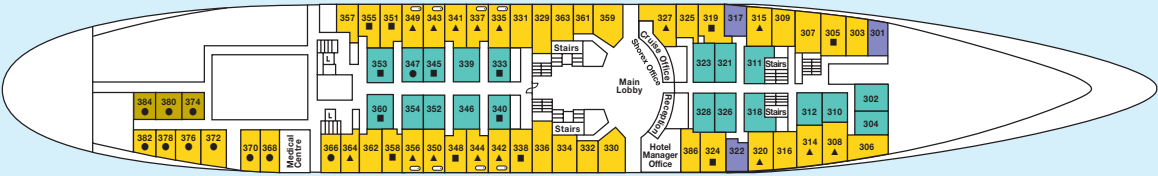

SAPPHIRE

SUN DECK
LIDO DECK
RIVIERA DECK
PROMENADE DECK
PACIFIC DECK
BELVEDERE DECK
CAPRI DECK
CINEMA DECK

AFT

FORE

LIDO DECK

RIVIERA DECK

PROMENADE DECK

PACIFIC DECK

BELVEDERE DECK

CAPRI DECK

CINEMA DECK

SYMBOL LEGEND

- none = 2 lower beds
- = double bed
- ★ = double bed + sofa
- ★ = 2 lower beds + sofa
- = 1 lower bed + 1 upper bed
- ▲ = 2 lower beds + 1 upper bed
- △ = 3 lower beds + 1 upper bed
- = 2 lower beds + 2 upper beds
- = Cabin with bath

Deck plans and stateroom layouts are given purely as a guide. Size and layout may vary within the same category.