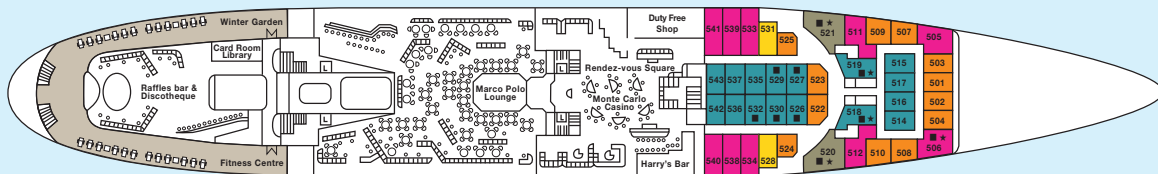

SAPPHIRE

SUN DECK
LIDO DECK
RIVIERA DECK
PROMENADE DECK
PACIFIC DECK
BELVEDERE DECK
CAPRI DECK
CINEMA DECK

AFT

FORE

LIDO DECK

RIVIERA DECK

PROMENADE DECK

PACIFIC DECK

BELVEDERE DECK

CAPRI DECK

CINEMA DECK

SYMBOL LEGEND

- none = 2 lower beds
- = double bed
- ★ = double bed + sofa
- ★ = 2 lower beds + sofa
- = 1 lower bed + 1 upper bed
- ▲ = 2 lower beds + 1 upper bed
- △ = 3 lower beds + 1 upper bed
- = 2 lower beds + 2 upper beds
- = Cabin with bath

Deck plans and stateroom layouts are given purely as a guide. Size and layout may vary within the same category.