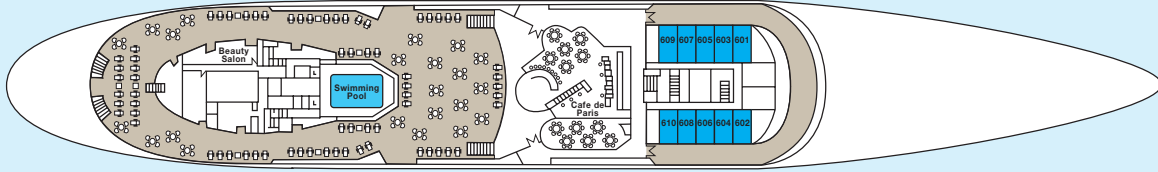

AFT

FORE

LIDO DECK